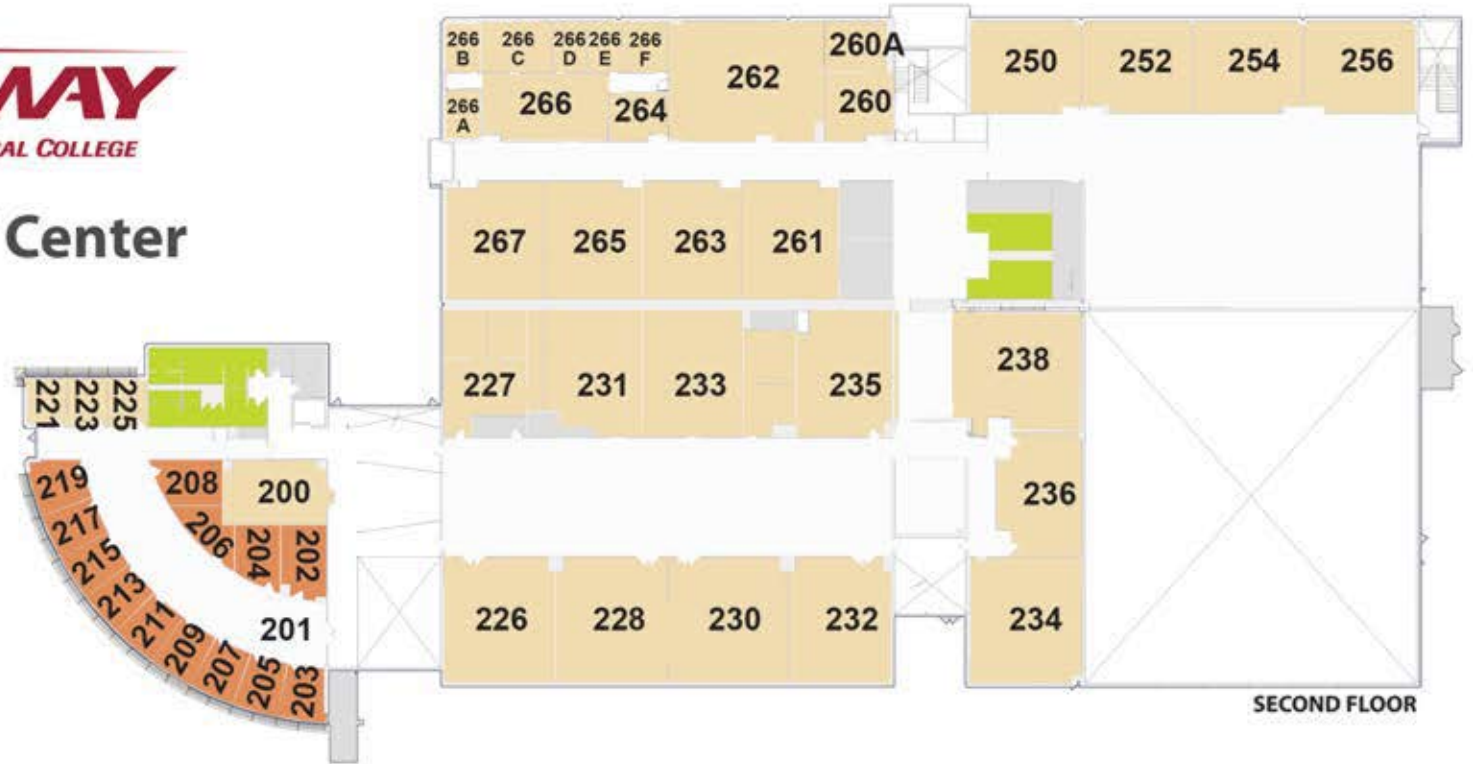

- Legend**
- 1 Tarnowski Hall
  - 2 Fab Lab
  - 3 Kopper Auditorium
  - 4 Racine County Economic Development Center

**SC Johnson iMET Center**

# SC Johnson iMET Center

- Personal Needs Room
- RCEDC Offices
- Restroom
- Student Commons