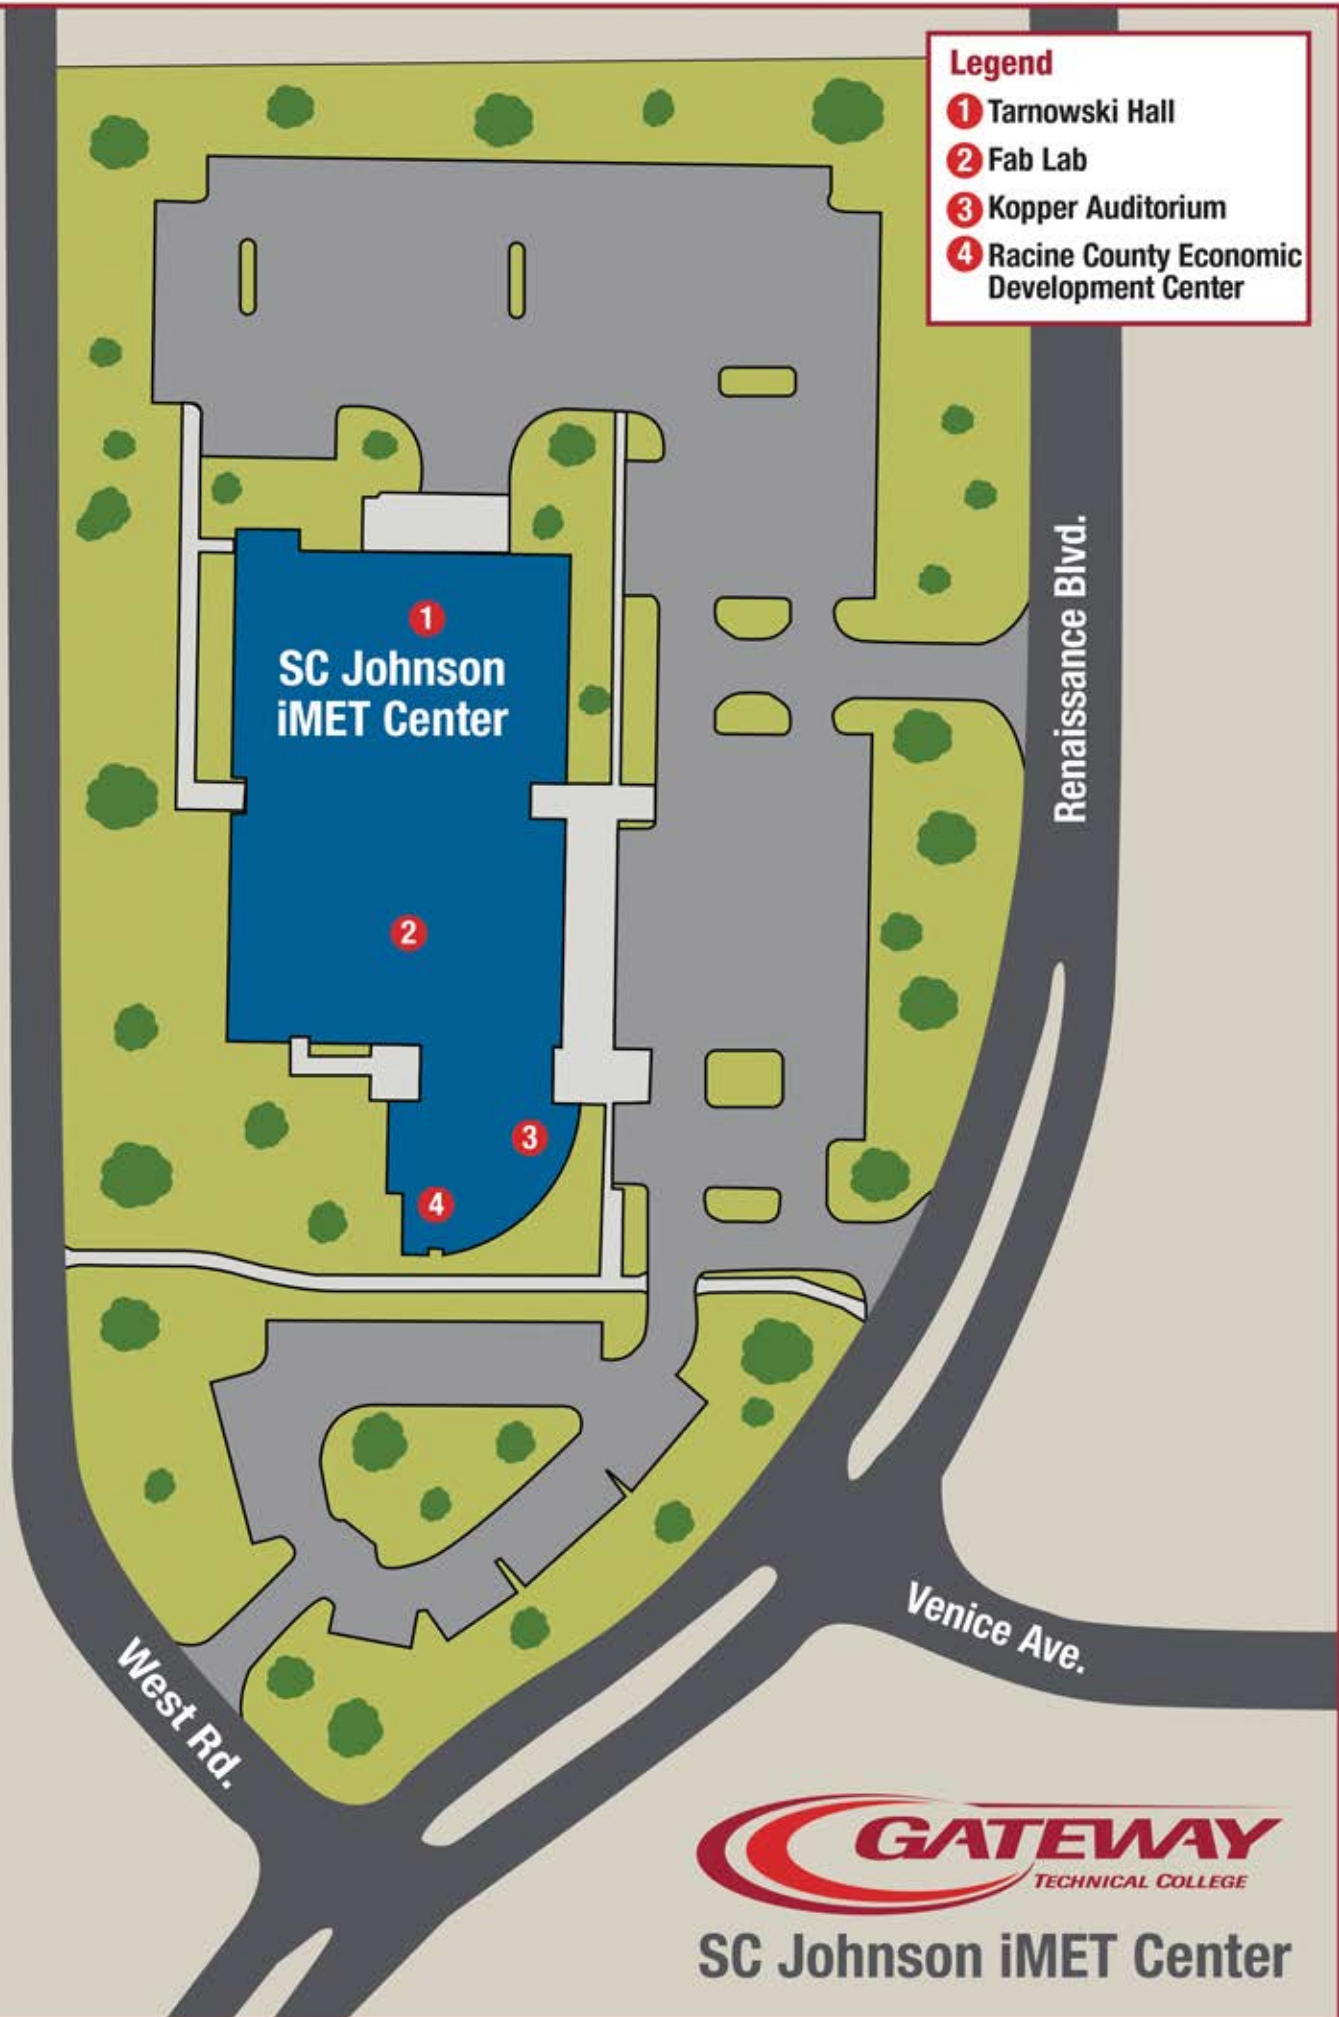

- Legend**
- 1 Tarnowski Hall
  - 2 Fab Lab
  - 3 Kopper Auditorium
  - 4 Racine County Economic Development Center

**SC Johnson iMET Center**

# SC Johnson iMET Center

- Personal Needs Room
- RCEDC Offices
- Restroom
- Student Commons